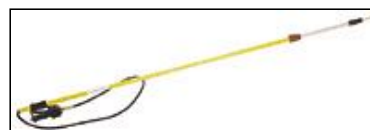

## Extended Reach Wands

[Products](#) > [Pressure Washer Accessories](#) > Extended Reach Wands

### Series Info

Clean hard to reach places by using our extended reach wands.

- AW-7015-1200 (12 foot)
- AW-7015-1800 (18 foot)
- AW-7015-2400 (24 foot)

- | Professional-grade trigger gun with safety lock-off
- | Fiberglass housing
- | Complete with quick connects
- | Extends from 6 foot to 12, 18 or 24 foot
- | Lightweight and easy to control
- | Compatible with all makes of pressure washers rated up to 3500 PSI
- | Easy hose retraction

- AW-7016-1200 (12 foot)
- AW-7016-1800 (18 foot)

- | Quick Pin-Lock adjustment collar
- | Large heavy wall tubing for added strength
- | Universal gun mount
- | Heavy duty aluminum housing
- | Compatible with all makes of pressure washers rated up to 4000 PSI
- | Large diameter handle
- | Extends from 6 feet to 12 or 18 feet
- | Compatible with all makes of pressure washers rated up to 4000 PSI