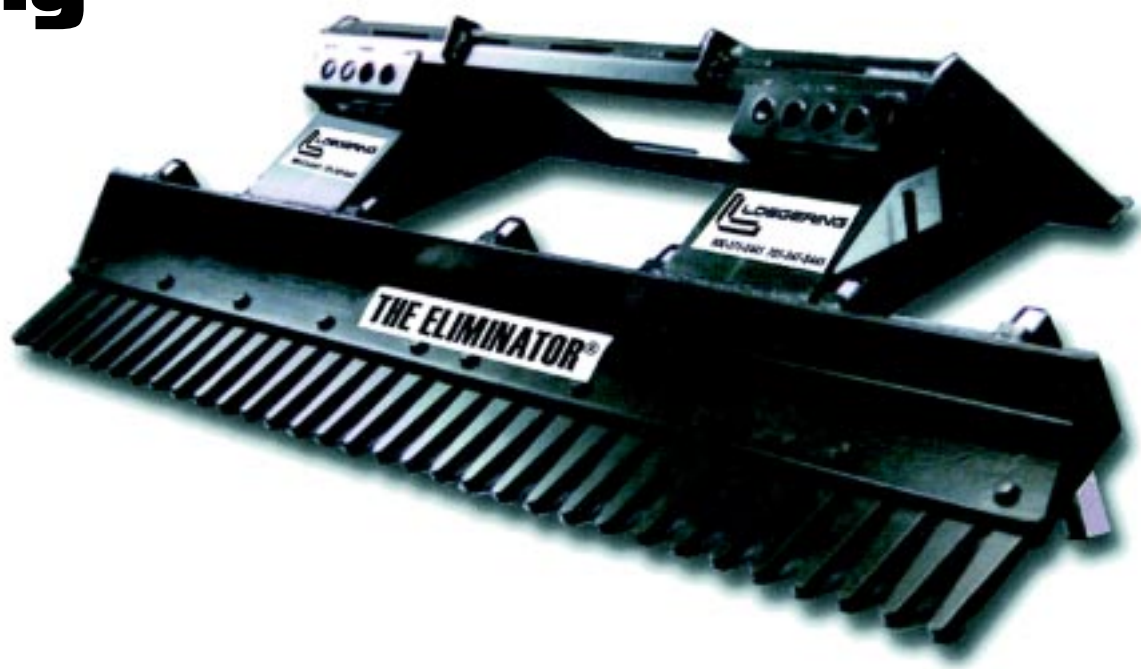

THE ELIMINATOR®

**Professional
Skid-Steer
Grading
Rake**

 **LOEGERING**

Eliminates Unnecessary Labor

Easy to Use

The Eliminator is easy to operate and simple to learn to use. There are no moving parts and no hydraulic hook-ups.

Loeering's rake attaches to all popular skid-steers and installation couldn't be easier.

The Eliminator® rake "eliminates" manual labor while preparing all types of soil conditions. Go from uncleared lot to finished seed bed with one attachment.

Guaranteed Performance

- ◆ Precision placement allows you to push soil within inches of edges.
- ◆ Perfect along driveways, walks and curbs.
- ◆ Grading teeth create the perfect final grade.
- ◆ Great for removing scrub and small vegetation.
- ◆ Works well in small, tight areas normally requiring hours of manual labor.
- ◆ The Eliminator's scarifying teeth can loosen even the hardest soils.
- ◆ Scarifying and leveling can be done going forward and in reverse.

Sizes to fit your needs

We have the rake to fit your needs. The Eliminator is now available in three different sizes: 42", 72" and 84".
(10668 mm, 1828.8 mm and 2133.6 mm)

15514 37th St SE Casselton, ND 58012 USA
800-373-5441 701-347-5441
Fax: 701-347-4323
www.loegering.com