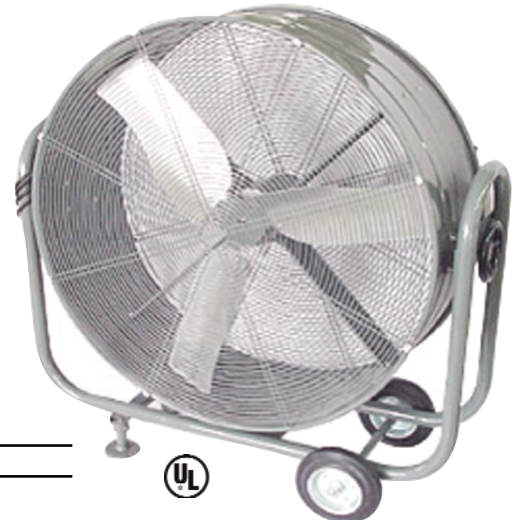

42" **Direct Drive** Pivot Drum Fan

- Heavy duty steel shell
- Aluminium blades
- Rotary switch
- 12' cord
- Completely sealed ball bearings
- Tilt angle 360°
- Cord wrap & carry handle
- Gray finish
- 1 year warranty

Best Buy!

18,251 CFM