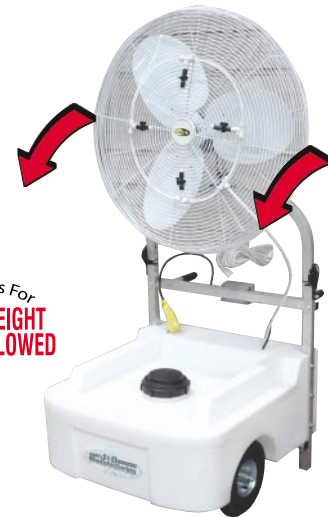

30" Misting Fan

- Independent shut off valve on each nozzle
- GFI ground fault interrupters
- High volume/High velocity fans create cooling by wind movement and dispense the refreshing cooling mist over a large area
- Up to 8-10 hours of use with 1 tank of water
- 15 gallon tank

Fan folds down for easy storage and moving

No Assembly Required!

Part#	Description	Volts	Amps	Tank Res.	Shipping
VAC30N	30" Fan, w/GFI	120V	4	8-10 hrs.	Truck

All motors and fan guards meet or exceed OSHA & UL Standards.