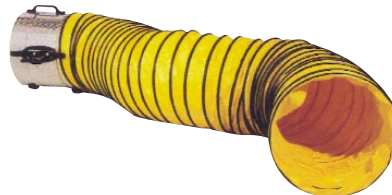

20" Confined Space Ventilator

- 4,760 CFM
- Ventilate hazardous gases
- Heavy gauge aluminum housing
- Complete with powder coat safety guards, cord wrap & 10' cord
- Duct sold separately
- 75 lbs.
- 74 dB