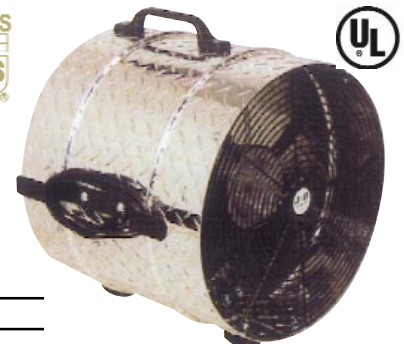

24" Pivot Premium Drum Fan

- 2-speed rotary control
- Completely sealed motor
- Aluminum blade increases air flow and motor life
- Toolless ergonomic tilt adjustment knobs
- Large wheels and handles for easy transportation
- 6' 6" grounded 3-prong plug
- 1 year warranty
- Tilttable to direct air where needed

Quiet Operation

10,200/7,300 CFM

Part#	Size	CFM	Volts	HP	Amps	Speed	Shipping
PT36BDF	36"	7,300/10,200	115	1/3	5	Two	Truck

36" Direct Drive Pivot Drum Fan

- Heavy duty steel shell
- Aluminium blades
- Rotary switch
- 12' cord
- Completely sealed ball bearings
- Tilt angle 360°
- Cord wrap & carry handle
- Gray finish
- 1 year warranty

Part#	Volts	Amps
PB40001	115	10.5 / 9.5 / 8.2

20" Air Mover

- Built-in carrying handles
- On/Off switch
- Rugged steel housing and screen construction
- Stand alone unit or easily stackable
- 14 gauge cord with molded plug
- 74 lbs.

Part#	Size	Volts	HP	Amps	CFM	Shipping
FN20	20"	115	1/2	7	5,000	UPS

20" Confined Space Ventilator

- 4,760 CFM
- Ventilate hazardous gases
- Heavy gauge aluminum housing
- Complete with powder coat safety guards, cord wrap & 10' cord
- Duct sold separately
- 75 lbs.
- 74 dB