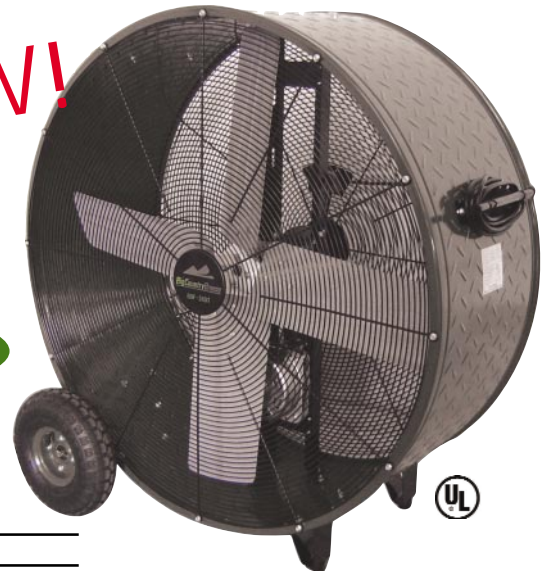

24" Pivot Premium Drum Fan

- 2-speed rotary control
- Completely sealed motor
- Aluminum blade increases air flow and motor life
- Toolless ergonomic tilt adjustment knobs
- Large wheels and handles for easy transportation
- 6' 6" grounded 3-prong plug
- 1 year warranty
- Tilttable to direct air where needed

Quiet Operation

10,200/7,300 CFM

Part#	Size	CFM	Volts	HP	Amps	Speed	Shipping
PT36BDF	36"	7,300/10,200	115	1/3	5	Two	Truck

36" Direct Drive Pivot Drum Fan

- Heavy duty steel shell
- Aluminium blades
- Rotary switch
- 12' cord
- Completely sealed ball bearings
- Tilt angle 360°
- Cord wrap & carry handle
- Gray finish
- 1 year warranty

Quiet Operation

13,300/9,500 CFM

Part#	Size	CFM	Volts	HP	Amps	Speed	Shipping
PT42BDF	42"	9,500/13,300	115	1/2	7	Two	Truck

42" **Direct Drive** Pivot Drum Fan

- Heavy duty steel shell
- Aluminium blades
- Rotary switch
- 12' cord
- Completely sealed ball bearings
- Tilt angle 360°
- Cord wrap & carry handle
- Gray finish
- 1 year warranty

10,600/17,200 CFM

Part#	Size	CFM	Volts	HP	Amps	Speed	Shipping
PT48BDF	48"	10,600/17,200	115	1	9.2	Two	Truck

Fans

30" 3-Speed Pedestal Fans

- White cord and blades (white fans only)
- 3-speed pull chain control
- All metal construction
- Adjustable 4' - 6'6"
- Aluminum blade increases air flow and motor life
- Toolless ergonomic tilt adjustment knobs
- 6' 6" grounded 3-prong cord (black & oscillating fans)
- 1 year warranty